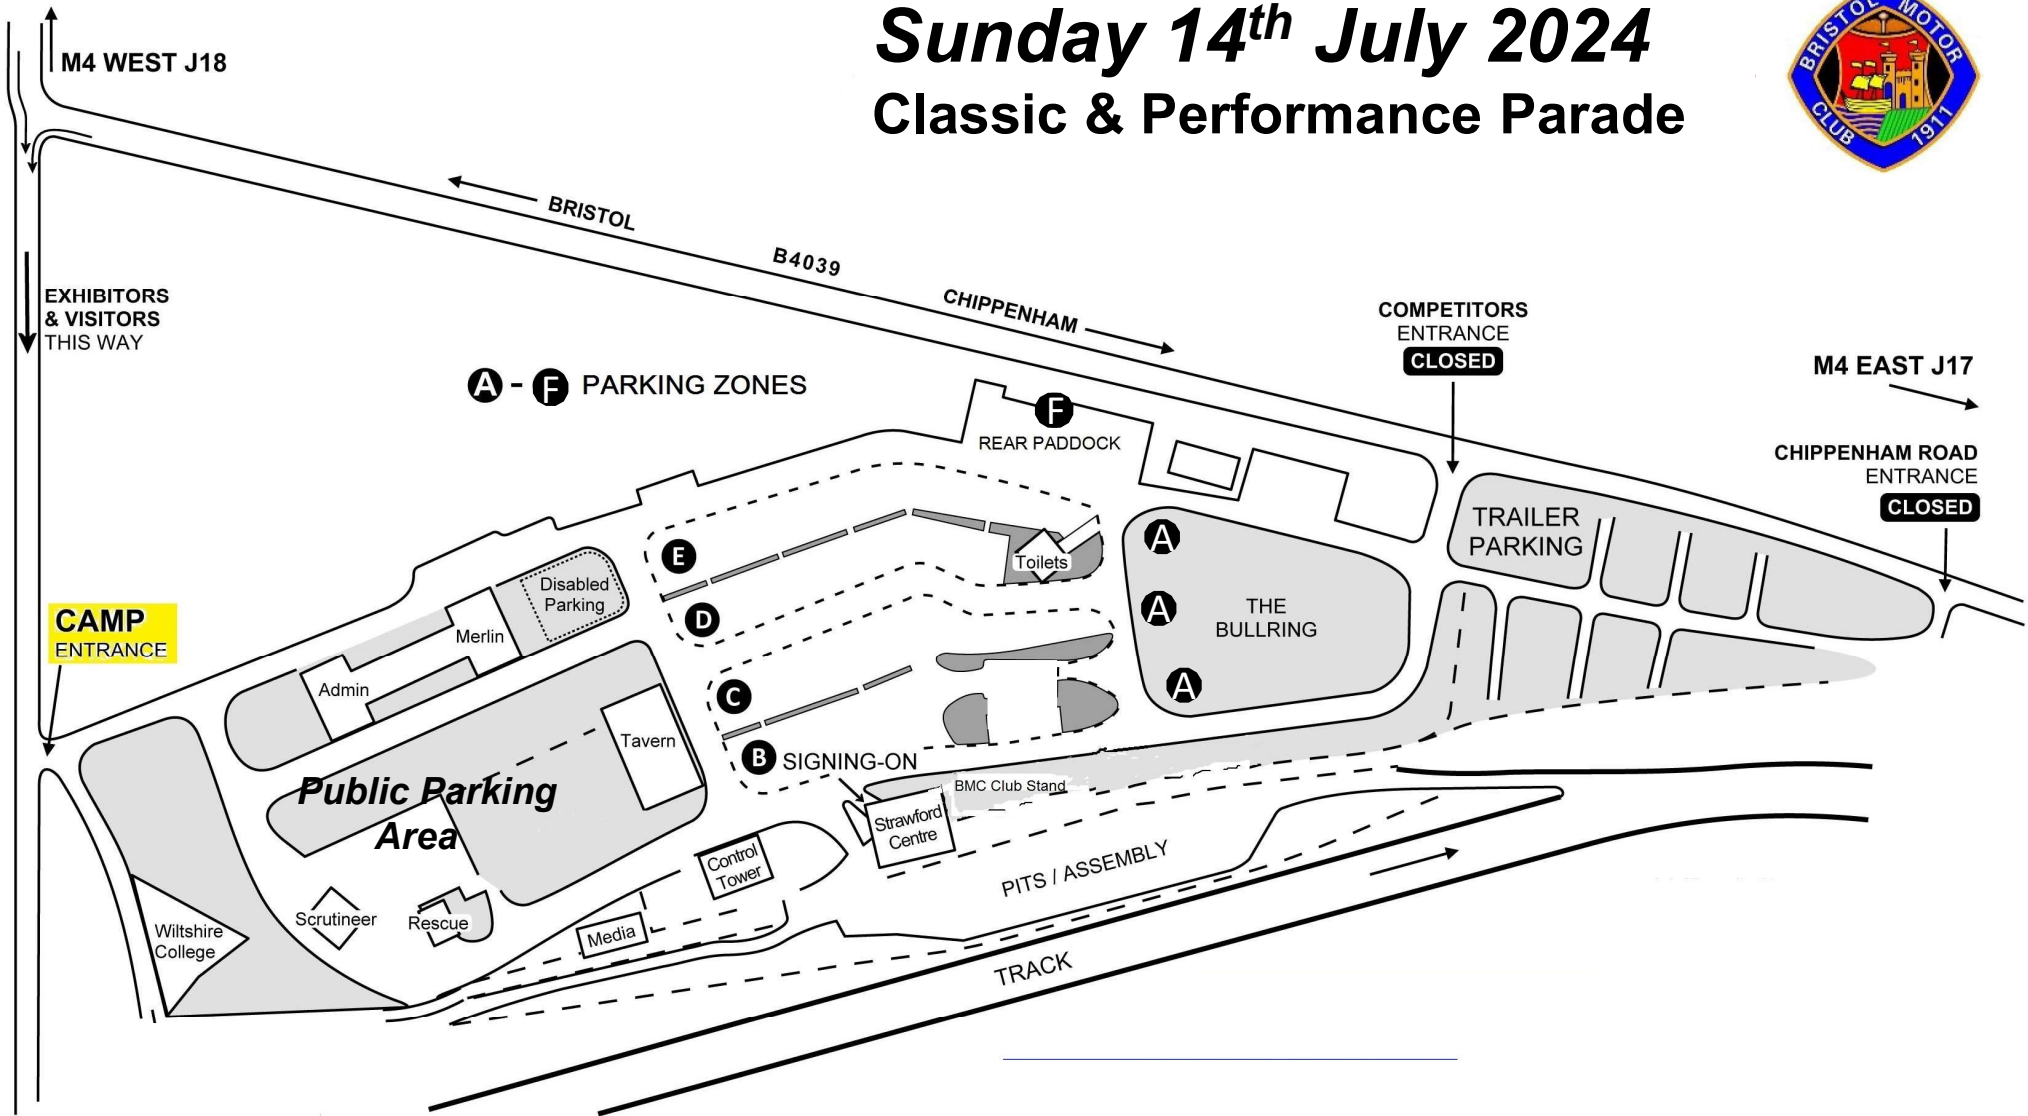

Sunday 14th July 2024

Classic & Performance Parade

A - F PARKING ZONES

F Bristol Motor Club

E Ford, Jaguar, Lotus, MG

D M3W, Caterham and MX5

C Aston Martin

B TVR and Cobra

A SIGNING-ON

A

A

Porsche, Lamborghini
Subaru, Mitsubishi

A

BMC Club Stand

Strawford

Tavern

Disabled
Parking

Merlin

arking

Toilets

ENHAM

F

E

D