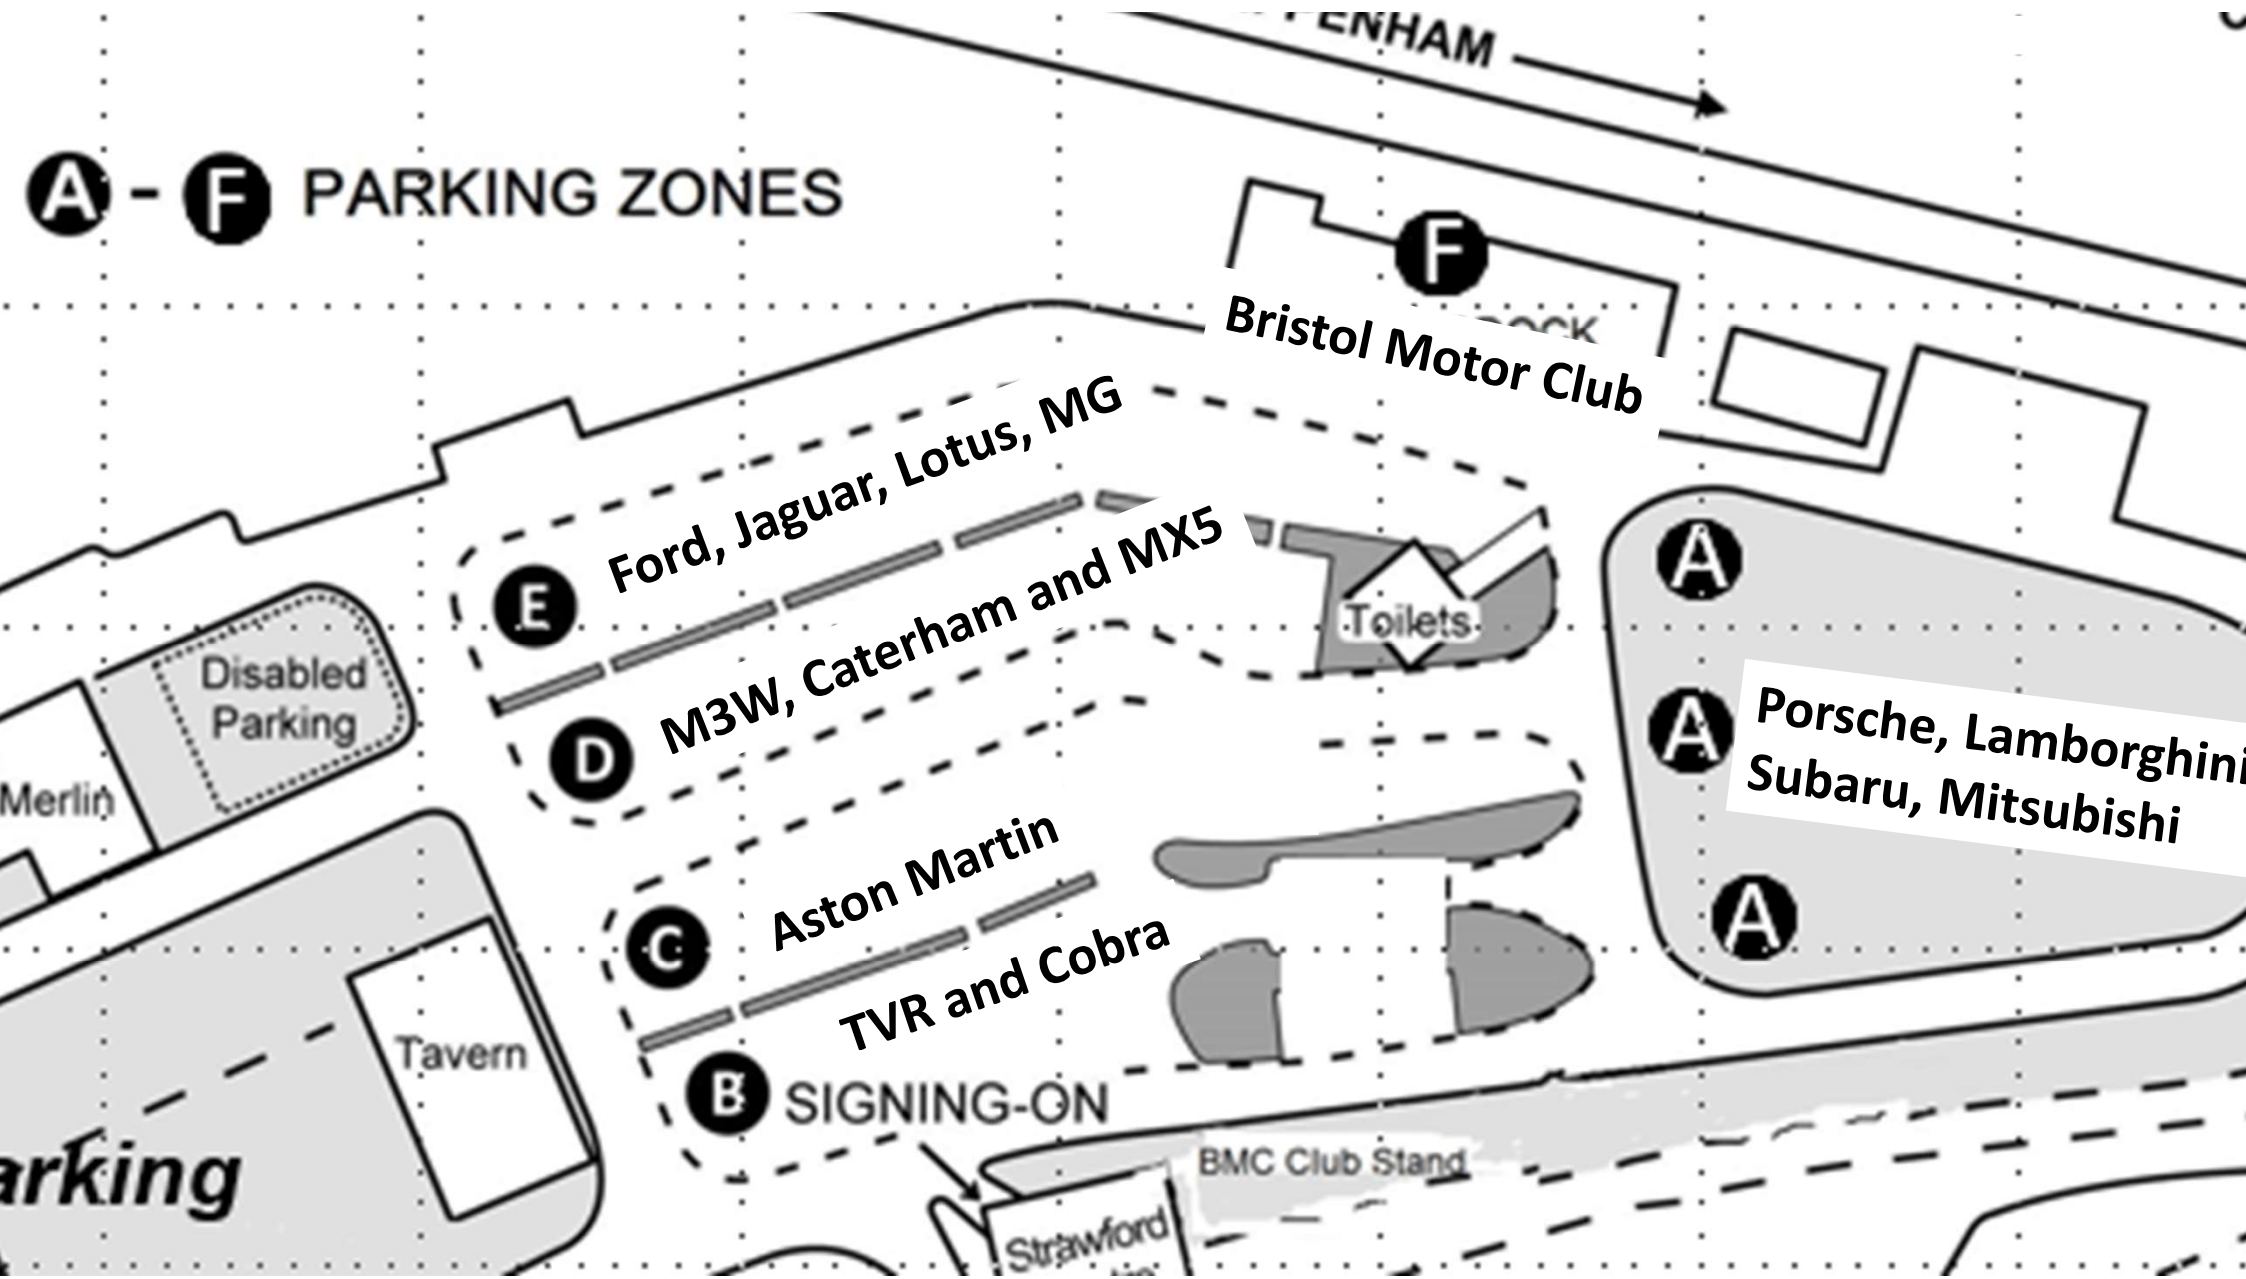

Sunday 14th July 2024

Classic & Performance Parade

A - F PARKING ZONES

F Bristol Motor Club

E Ford, Jaguar, Lotus, MG

D M3W, Caterham and MX5

C Aston Martin

B TVR and Cobra

A SIGNING-ON

A

A

Porsche, Lamborghini
Subaru, Mitsubishi

A

BMC Club Stand

Strawford

Tavern

Disabled
Parking

Merlin

arking

Toilets

ENHAM

F

E

D