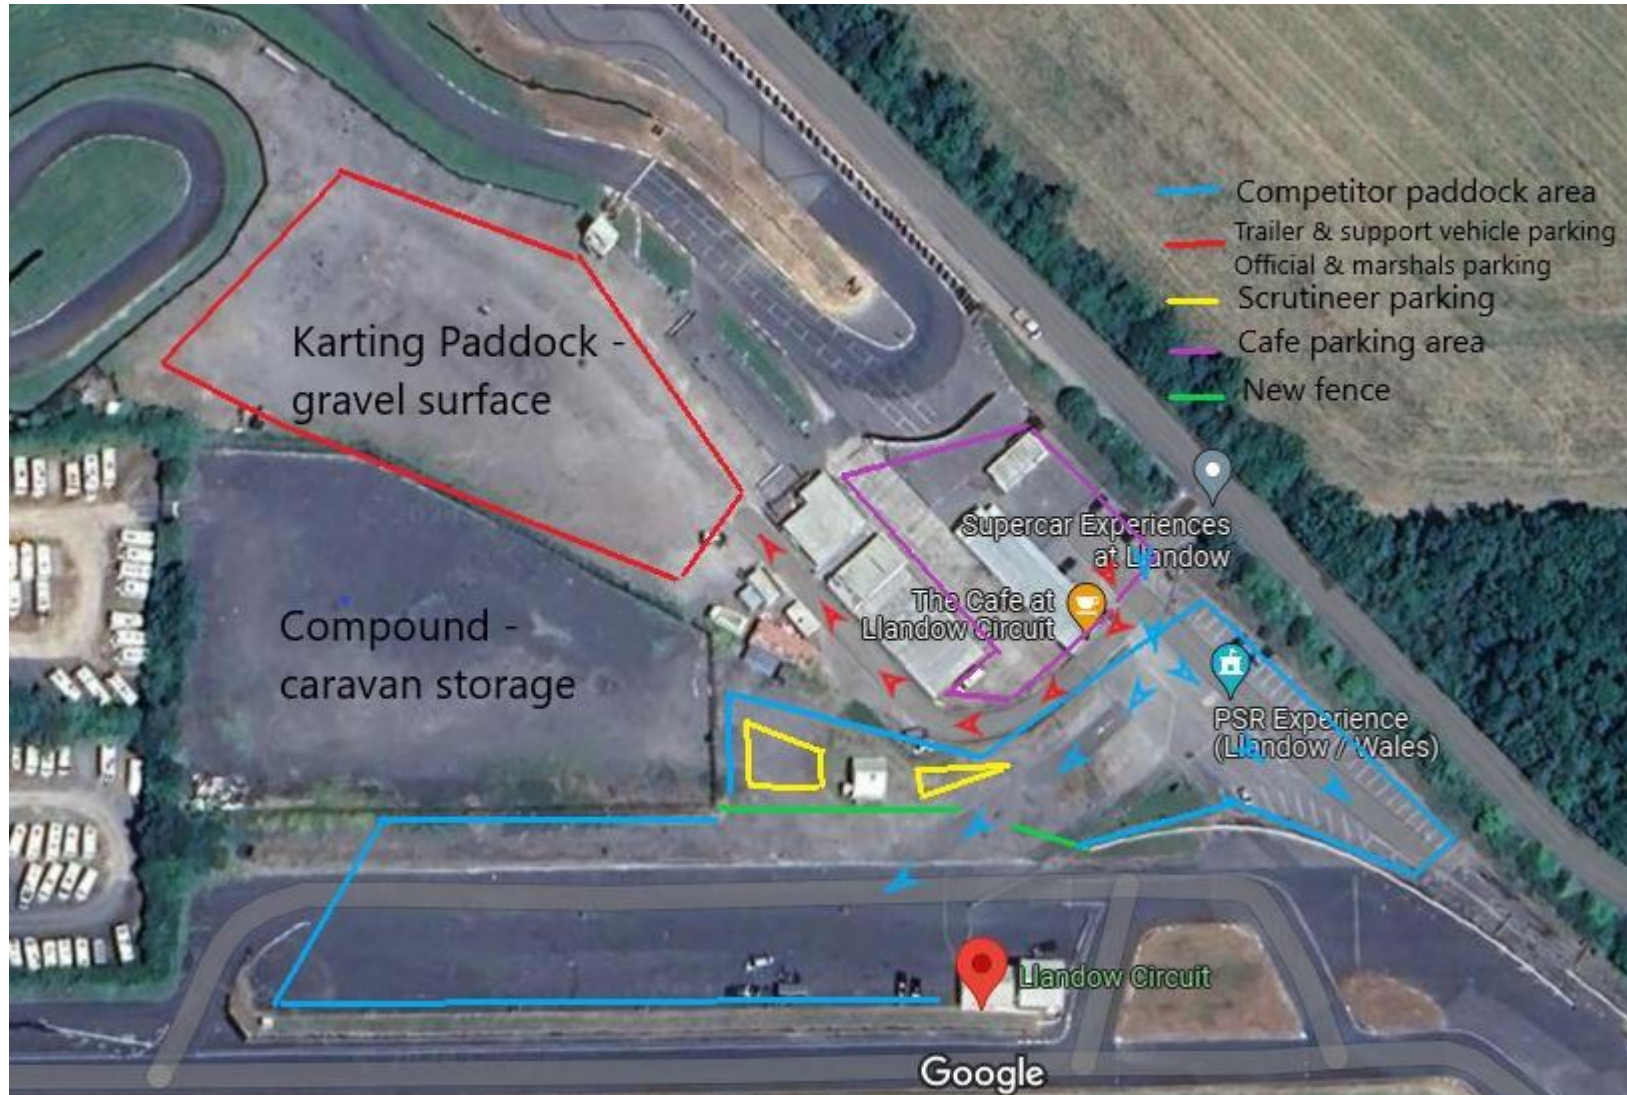

2024 JUNE LLANDOW SPRINT – Circuit terrain view

2024 JUNE LLANDOW SPRINT – Circuit Paddock 1 Plan

NB. Area A – **no** trailers or support vehicles allowed; Area B – trailer **or** support vehicle allowed with competition car
 Numbers shown on plan are maximum competition cars in each area

	Class	Cars	Trailers
Area A	A0, A1, A2, A3, A4, B2, B3	33	21 in Kart Track paddock
Area B	C1, C2, C3, C4, D1, D2, D3, E1, E2, E3	28	28
Total		61	49

2024 JUNE LLANDOW SPRINT – Circuit Paddock 2 Plan

NB. No trailers or support vehicles allowed

	Class	Cars	Trailers
	FASS1, FASS2, FASS3	13	12 in Kart Track paddock
	DMC	7	7 in Kart Track paddock
	MG	7	5 in Kart Track paddock
Total		27	24