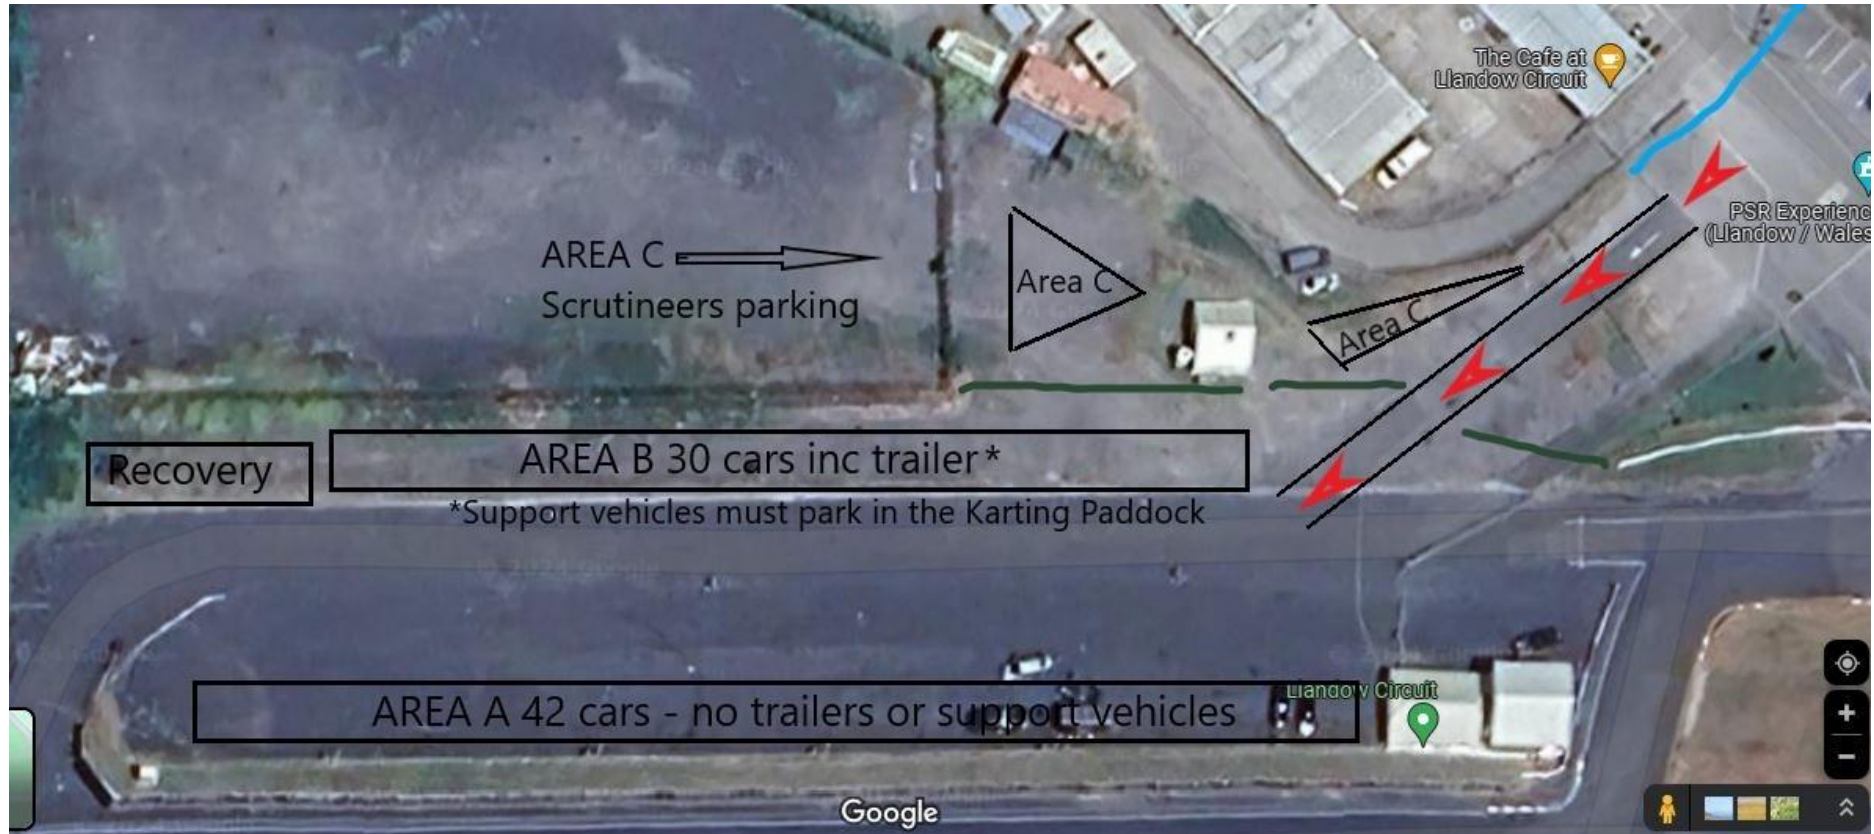

2024 JUNE LLANDOW SPRINT – Circuit terrain view

2024 JUNE LLANDOW SPRINT – Circuit Paddock 1 Plan

NB. Area A – **no** trailers or support vehicles allowed; Area B – trailer **or** support vehicle allowed with competition car
 Numbers shown on plan are maximum competition cars in each area

	Class	Cars	Trailers
Area A	A0, A1, A2, A3, A4, B2, B3	33	21 in Kart Track paddock
Area B	C1, C2, C3, C4, D1, D2, D3, E1, E2, E3	28	28
Total		61	49

2024 JUNE LLANDOW SPRINT – Circuit Paddock 2 Plan

NB. No trailers or support vehicles allowed